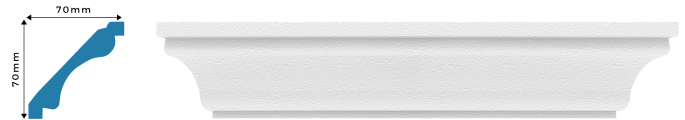

TECHNOPOL SA
ENERGY SAVING MATERIALS

EPS Cornices (P001C - P012C)

Product description

Our EPS Cornices are supplied in standard 2400mm lengths. Cornice Adhesive is also available in a 5kg bucket (coverage: 50m = 20 lengths) or a 280ml tube (coverage: 5m = 2 lengths).

P008C (20 per box)

2400 Long x 82 Depth x 82 High

P009C (12 per box)

2400 Long x 135 Depth x 85 High

P0010C (16 per box)

2400 Long x 105 Depth x 108 High

P011C (40 per box)

2400 Long x 60 Depth x 54 High

P012C (50 per box)

2400 Long x 64 Depth x 64 High

TECHNOPOL SA
ENERGY SAVING MATERIALS

EPS Cornices (P012C W - P025C)

P012C W (30 per box)

2400 Long x 85 Depth x 85 High

P013C (18 per box)

2400 Long x 108 Depth x 104 High

P014C (80 per box)

2400 Long x 48 Depth x 38 High

P015C (30 per box)

2400 Long x 70 Depth x 70 High

P016C (15 per box)

2400 Long x 105 Depth x 103 High

P017C (16 per box)

2400 Long x 98 Depth x 98 High