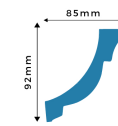

TECHNOPOL SA
ENERGY SAVING MATERIALS

EPS Cornices (P001C - P012C)

Product description

Our EPS Cornices are supplied in standard 2400mm lengths. Cornice Adhesive is also available in a 5kg bucket (coverage: 50m = 20 lengths) or a 280ml tube (coverage: 5m = 2 lengths).

Mitre boxes can also be provided for all our profiles upon request.

P001C (16 per box)

2400 Long x 110 Depth x 105 High

P002C (15 per box)

2400 Long x 110 Depth x 105 High

P003C (15 per box)

2400 Long x 120 Depth x 180 High

P004C (16 per box)

2400 Long x 85 Depth x 92 High

P005C (20 per box)

2400 Long x 100 Depth x 110 High

P006C (20 per box)

2400 Long x 100 Depth x 110 High

P007C (18 per box)

2400 Long x 100 Depth x 110 High

P008C (20 per box)

2400 Long x 82 Depth x 82 High

P009C (12 per box)

2400 Long x 135 Depth x 85 High

P0010C (16 per box)

2400 Long x 105 Depth x 108 High

P011C (40 per box)

2400 Long x 60 Depth x 54 High